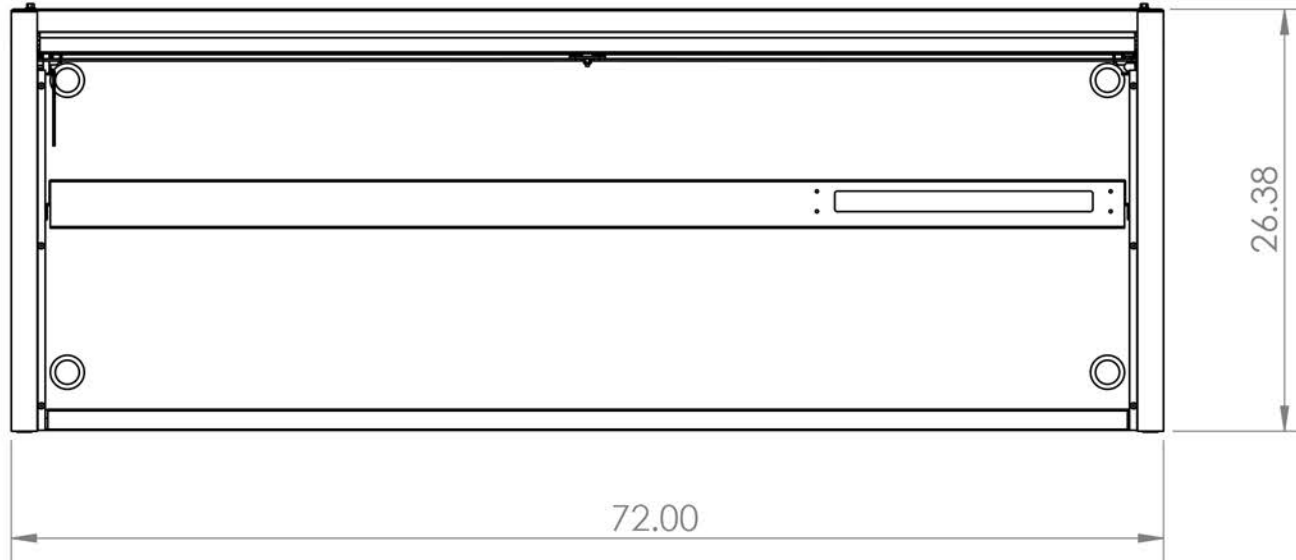

4

3

2

1

B

B

A

A

DRAWER No.	WIDTH	DEPTH	HEIGHT
SHELF	67.250	12	3
OVERALL DIMS	72	25	26.375

EX7201HC (SCHEMATIC)

4

3

2

1