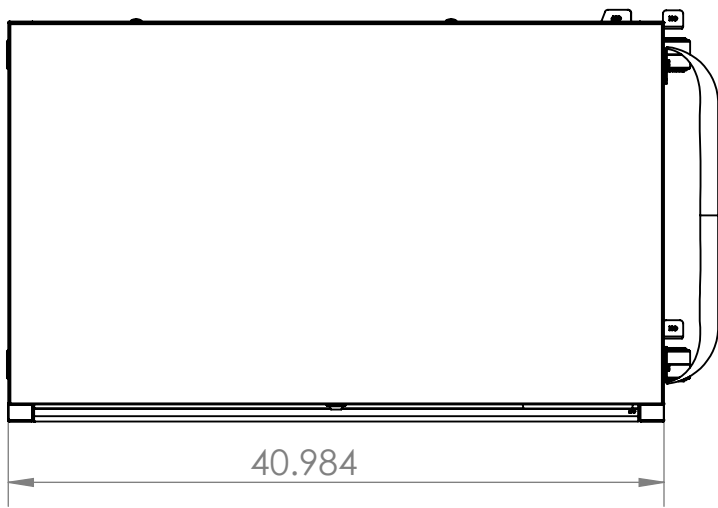

4

3

2

1

DRAWER No.	WIDTH		DEPTH		HEIGHT	
	O.D.	I.D.	O.D.	I.D.	O.D.	I.D.
1	37.756	36.886	24.277	21.953	5.768	5.162
2	12.756	11.886	24.277	21.953	2.815	2.209
3	12.756	11.886	24.277	21.953	5.768	5.162
4	12.75	11.886	24.277	21.953	8.720	8.115
5	23.386	22.137	24.277	21.953	2.815	2.209
6	23.386	22.137	24.277	21.953	5.768	5.162
7	23.386	22.137	24.277	21.953	8.720	8.115

OVERALL DIMENSIONS		
WIDTH	DEPTH	HEIGHT
40.984	25	42.590

RX412511RC (SCHEMATIC)

4

3

2

1

B

B