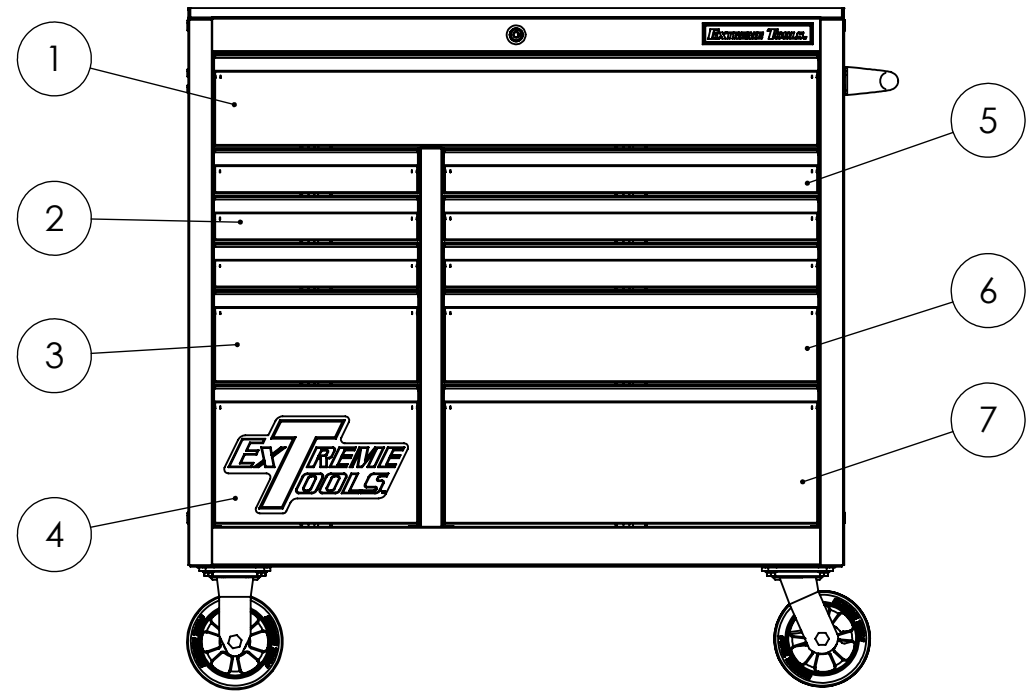

4

3

2

1

DRAWER No.	WIDTH		DEPTH		HEIGHT	
	O.D.	I.D.	O.D.	I.D.	O.D.	I.D.
1	37.756	36.886	24.277	21.953	5.768	5.162
2	12.756	11.886	24.277	21.953	2.815	2.209
3	12.756	11.886	24.277	21.953	5.768	5.162
4	12.75	11.886	24.277	21.953	8.720	8.115
5	23.386	22.137	24.277	21.953	2.815	2.209
6	23.386	22.137	24.277	21.953	5.768	5.162
7	23.386	22.137	24.277	21.953	8.720	8.115

OVERALL DIMENSIONS		
WIDTH	DEPTH	HEIGHT
40.984	25	42.590

RX412511RC (SCHEMATIC)

4

3

2

1

B

B