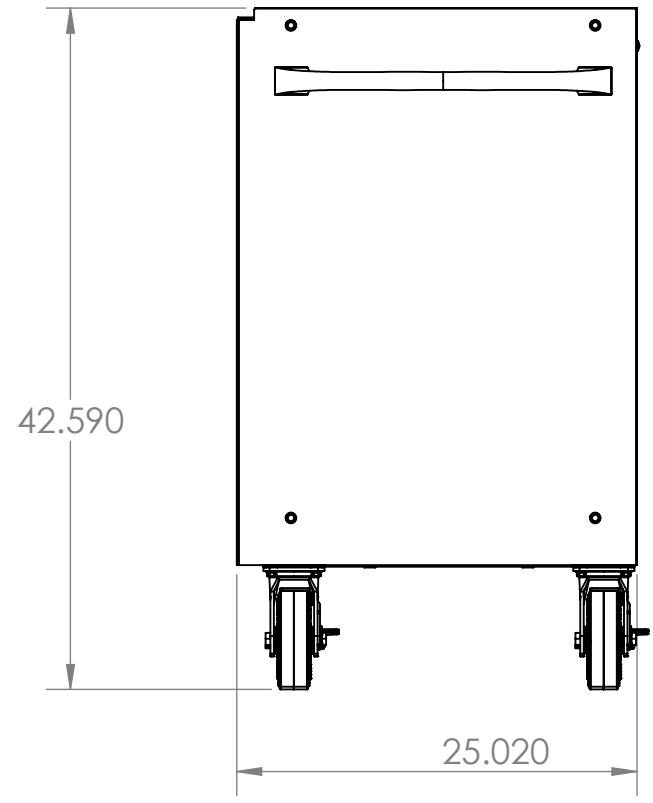

4

3

2

1

DRAWER No.	WIDTH		DEPTH		HEIGHT	
	O.D.	I.D.	O.D.	I.D.	O.D.	I.D.
1	37.756	36.886	24.277	21.953	5.768	5.162
2	12.756	11.886	24.277	21.953	2.815	2.209
3	12.756	11.886	24.277	21.953	5.768	5.162
4	12.75	11.886	24.277	21.953	8.720	8.115
5	23.386	22.137	24.277	21.953	2.815	2.209
6	23.386	22.137	24.277	21.953	5.768	5.162
7	23.386	22.137	24.277	21.953	8.720	8.115

OVERALL DIMENSIONS		
WIDTH	DEPTH	HEIGHT
40.984	25	42.590

RX412511RC (SCHEMATIC)

4

3

2

1

B

B