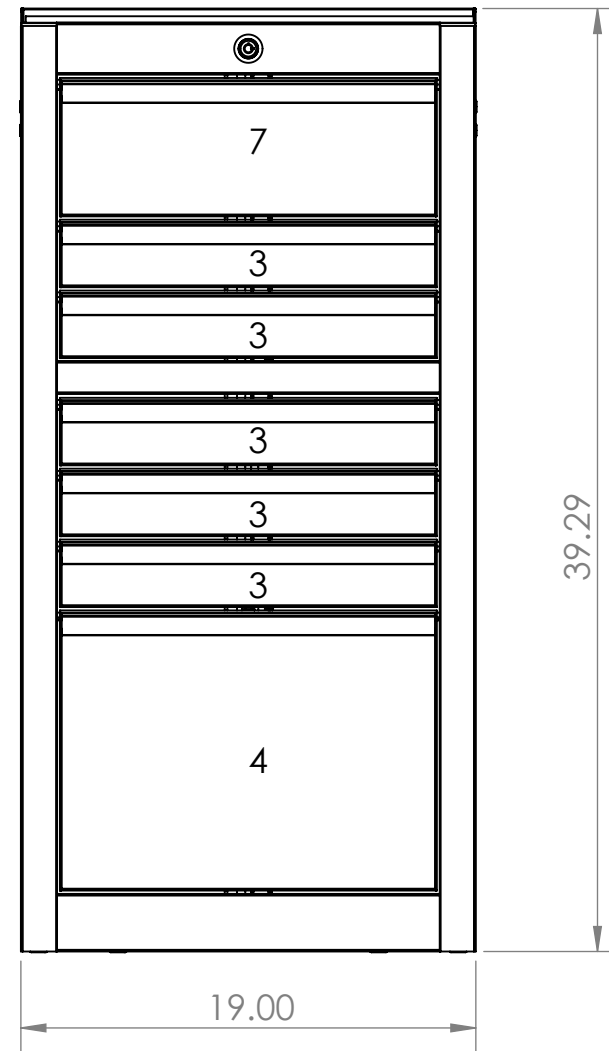

4

3

2

1

DRAWER No.	WIDTH		DEPTH		HEIGHT	
	O.D.	I.D.	O.D.	I.D.	O.D.	I.D.
1						
2						
3	15.718	14.844	24.3	22.063	2.812	2.218
4	15.718	14.844	24.3	22.063	11.688	11.093
5						
6						
7	15.718	14.844	24.3	22.063	5.750	5.063
OVERALL DIMS	19		25		39	

RX192507SB (SCHEMATIC)

4

3

2

1