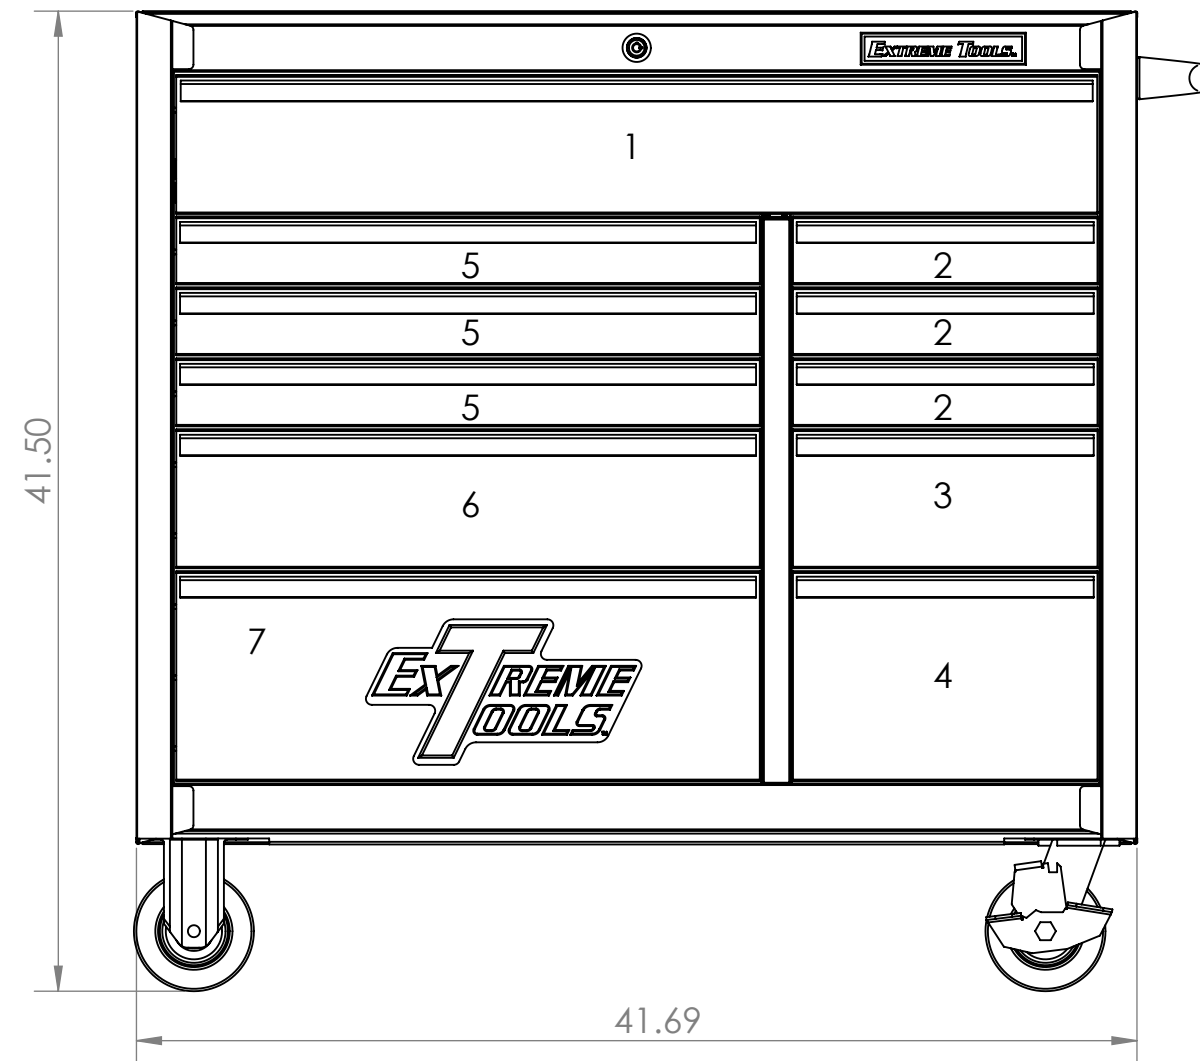

4

3

2

1

DRAWER No.	WIDTH		DEPTH		HEIGHT	
	O.D.	I.D.	O.D.	I.D.	O.D.	I.D.
1	38.375	37.375	22	19.875	5.844	5.25
2	12.688	11.688	"	"	2.813	23.75
3	12.688	11.688	"	"	5.844	5.25
4	12.688	11.688	"	"	8.750	8.25
5	24.313	23.313	"	"	2.813	2.375
6	24.313	23.313	"	"	5.844	5.25
7	24.313	23.313	"	"	8.750	8.25
OVERALL DIMS	41		24		41 1/2	

PWS4124RCTX (SCHEMATIC)

4

3

2

1